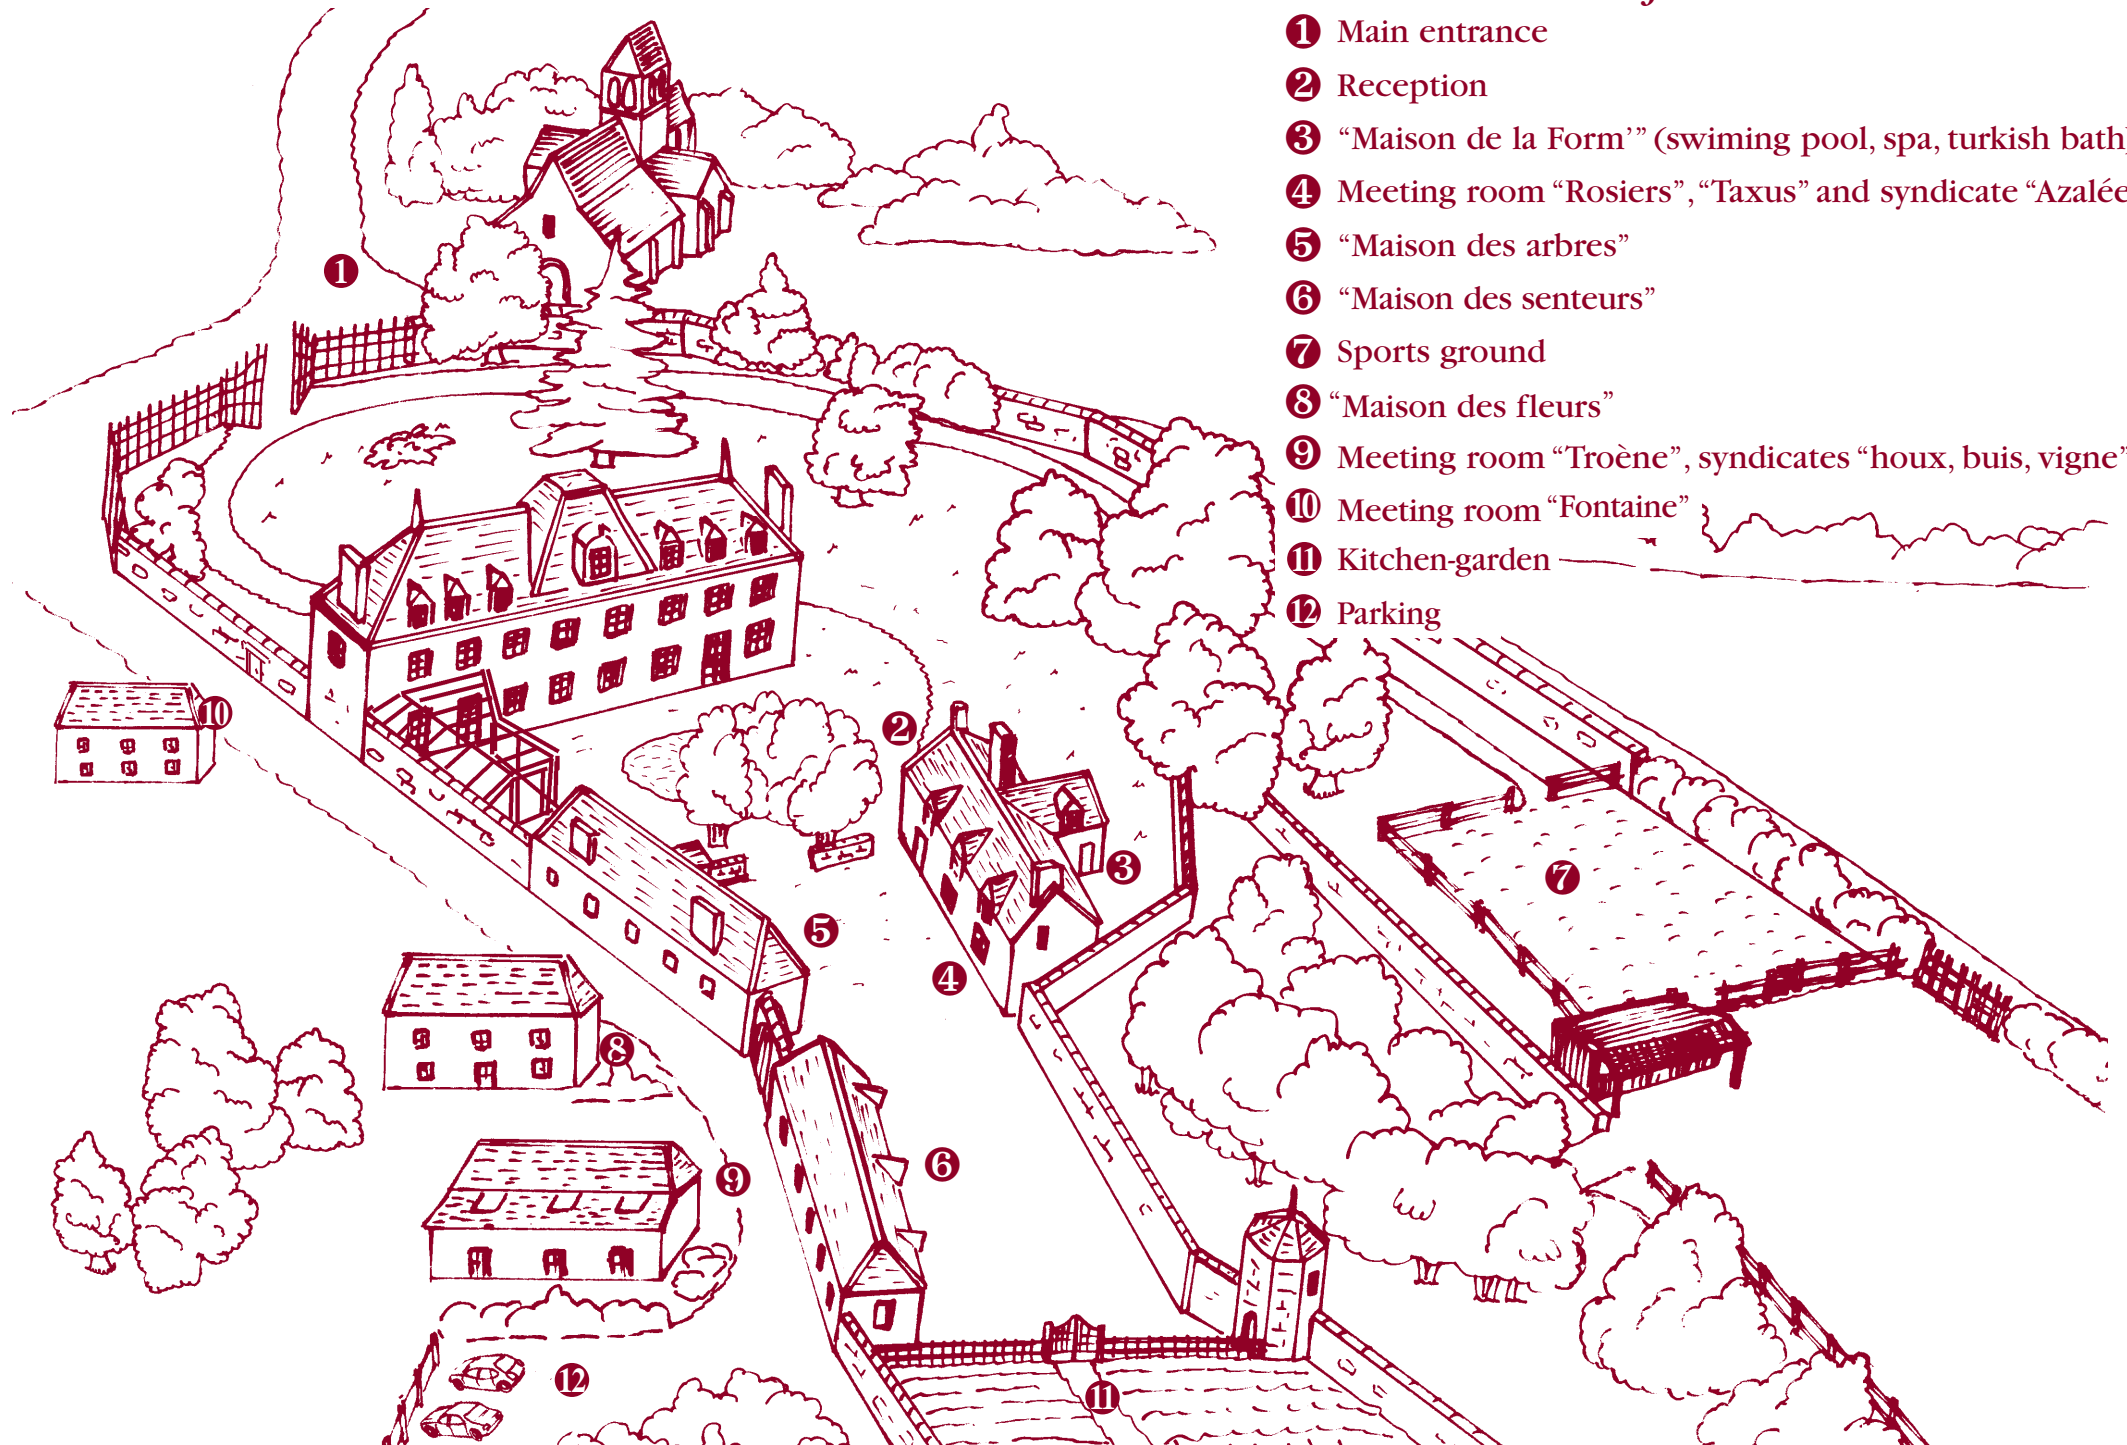

# Châteauform' Neuville-Bosc

- ① Main entrance
- ② Reception
- ③ "Maison de la Form" (swimming pool, spa, turkish bath)
- ④ Meeting room "Rosiers", "Taxus" and syndicate "Azalée"
- ⑤ "Maison des arbres"
- ⑥ "Maison des senteurs"
- ⑦ Sports ground
- ⑧ "Maison des fleurs"
- ⑨ Meeting room "Troène", syndicates "houx, buis, vigne"
- ⑩ Meeting room "Fontaine"
- ⑪ Kitchen-garden
- ⑫ Parking