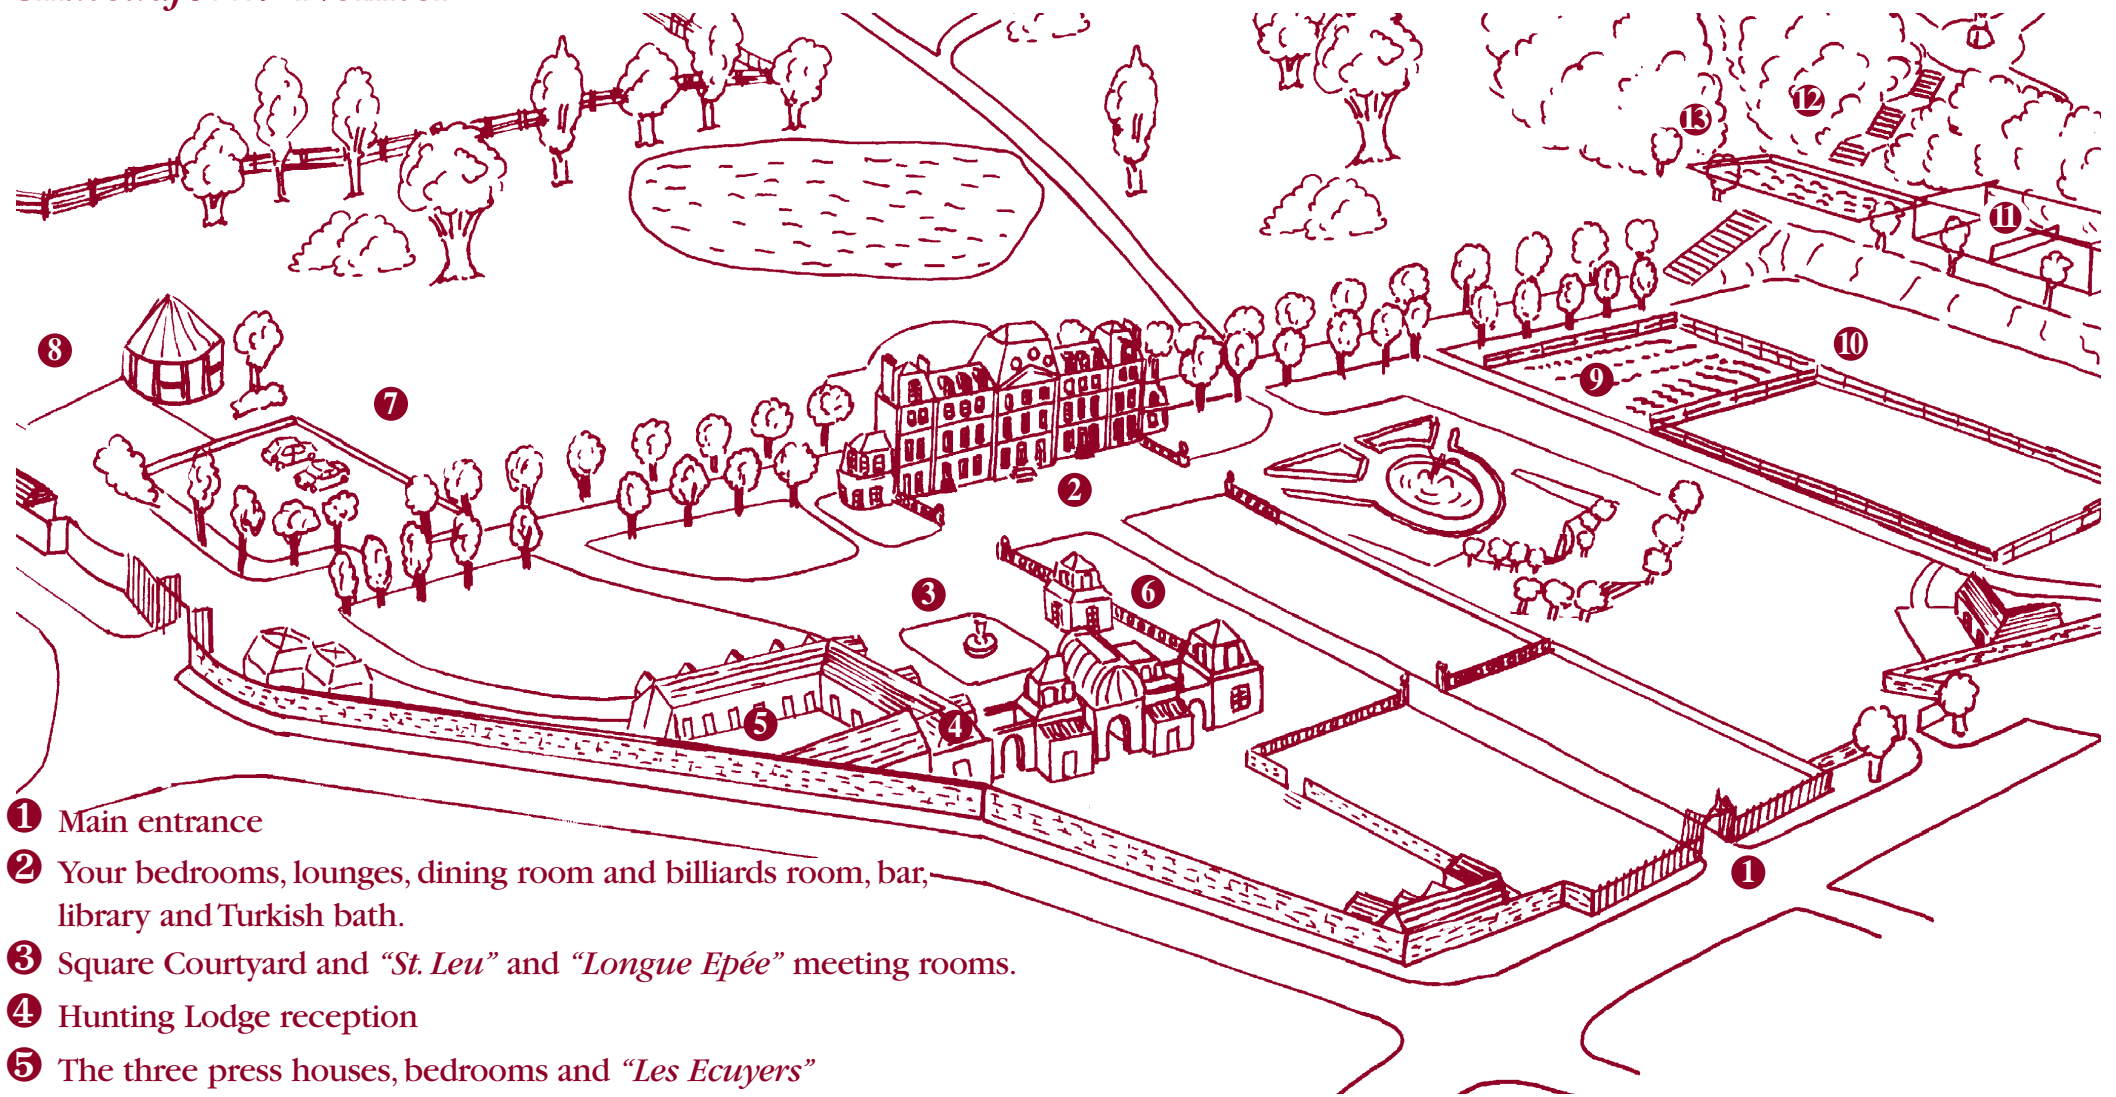

Châteauform' Nointel

- ① Main entrance
- ② Your bedrooms, lounges, dining room and billiards room, bar, library and Turkish bath.
- ③ Square Courtyard and "St. Leu" and "Longue Epée" meeting rooms.
- ④ Hunting Lodge reception
- ⑤ The three press houses, bedrooms and "Les Ecuyers"
- ⑥ Bedrooms and terrace
- ⑦ Car park
- ⑧ Kitchen garden
- ⑨ Outdoor riding school
- ⑩ Tennis courts
- ⑪ Archery