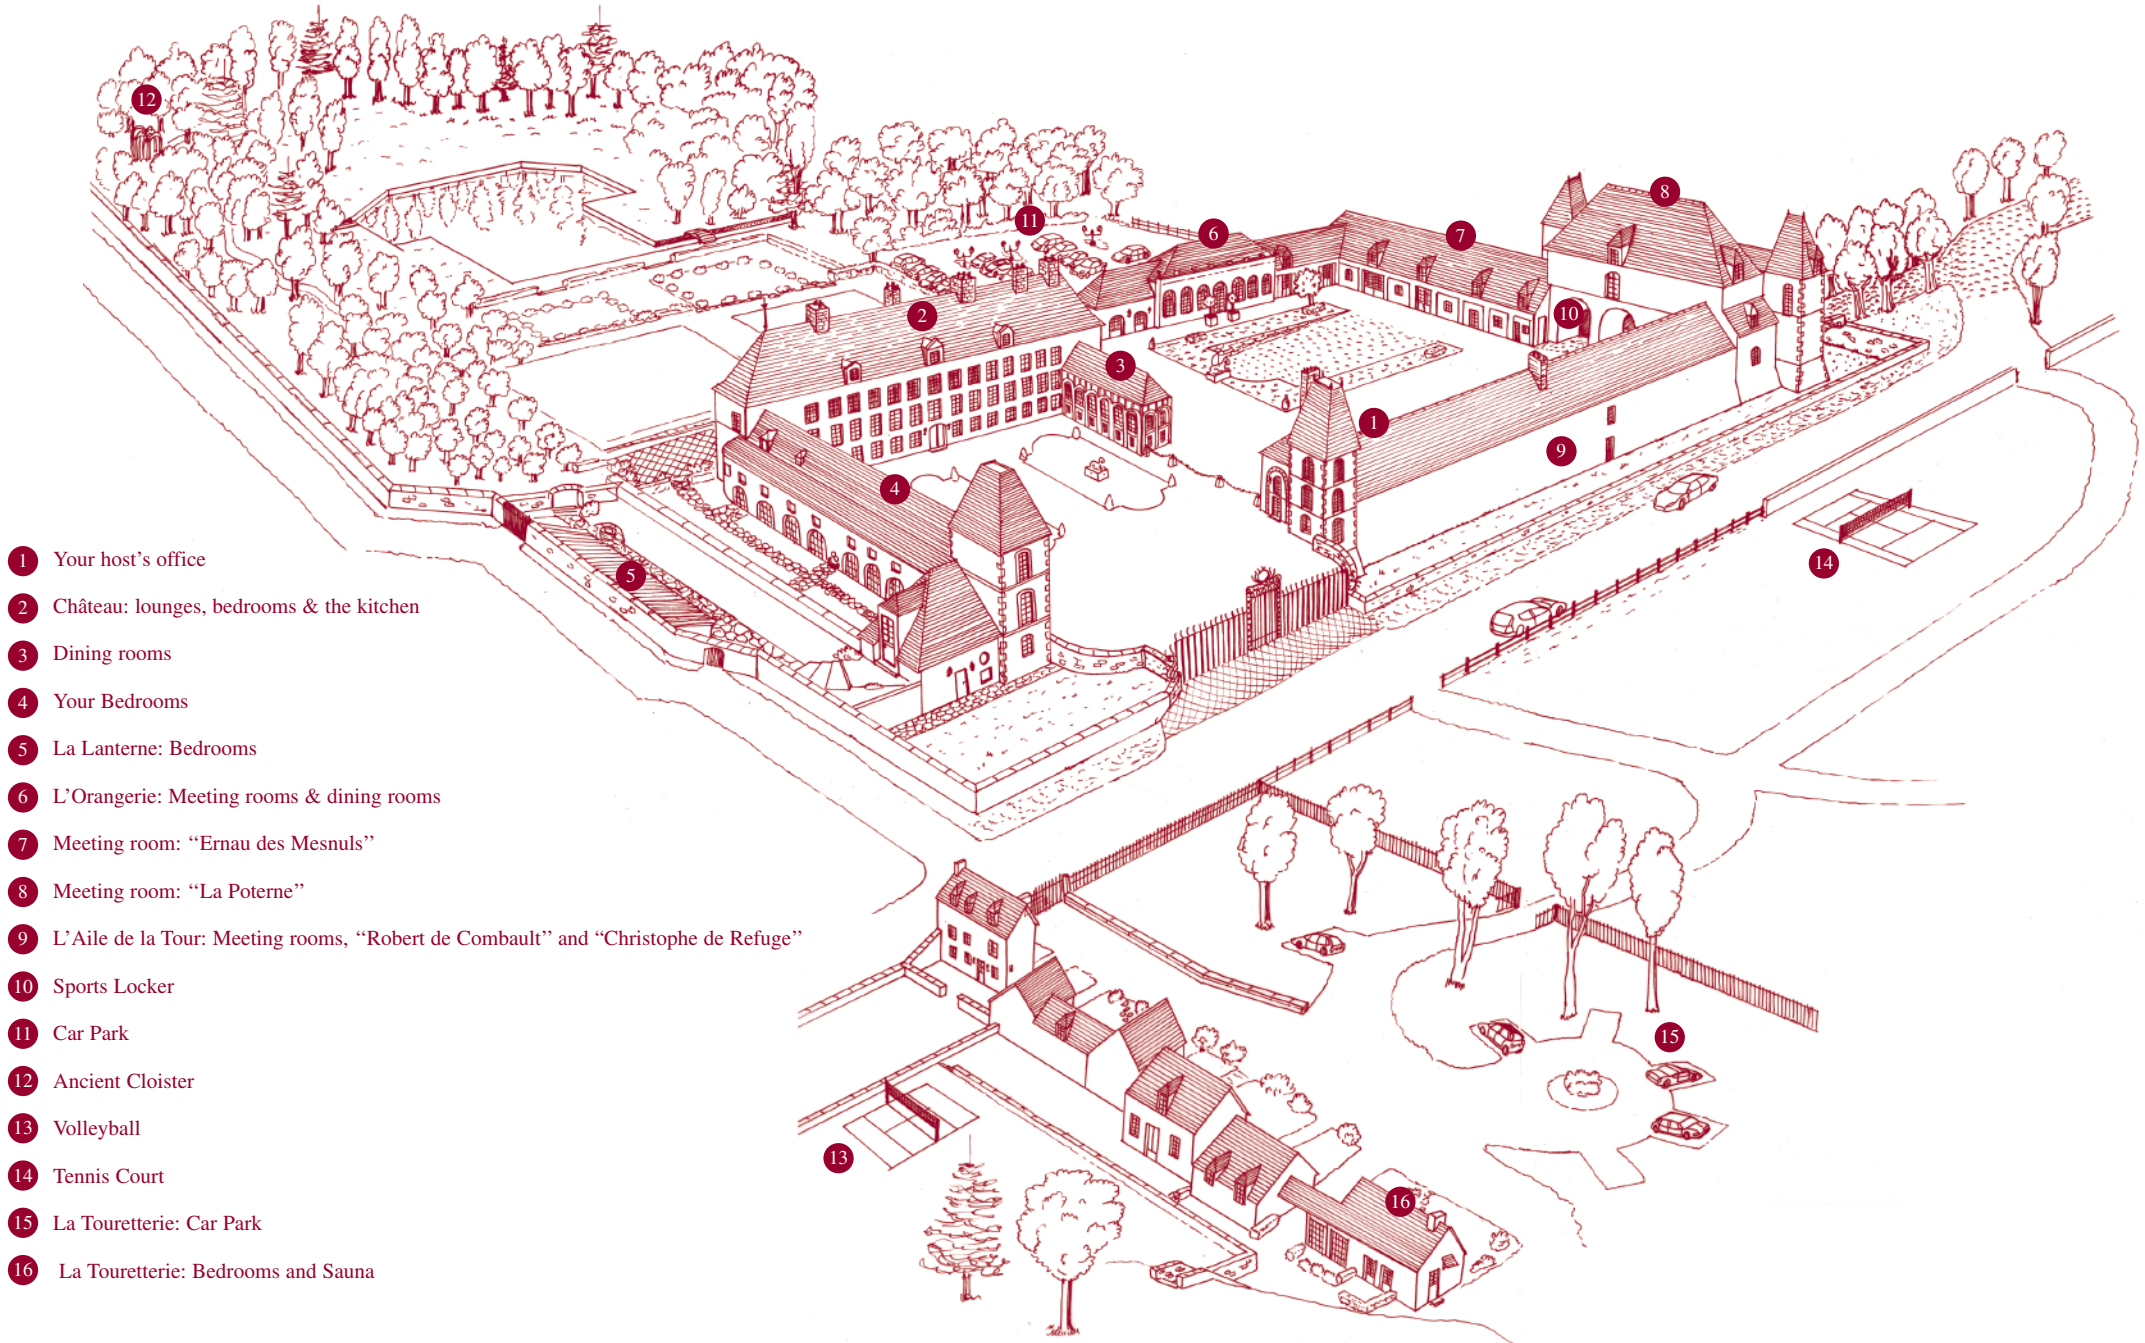

Châteauform' Les Mesnuls

- 1 Your host's office
- 2 Château: lounges, bedrooms & the kitchen
- 3 Dining rooms
- 4 Your Bedrooms
- 5 La Lanterne: Bedrooms
- 6 L'Orangerie: Meeting rooms & dining rooms
- 7 Meeting room: "Ernau des Mesnuls"
- 8 Meeting room: "La Poterne"
- 9 L'Aile de la Tour: Meeting rooms, "Robert de Combault" and "Christophe de Refuge"
- 10 Sports Locker
- 11 Car Park
- 12 Ancient Cloister
- 13 Volleyball
- 14 Tennis Court
- 15 La Touretterie: Car Park
- 16 La Touretterie: Bedrooms and Sauna